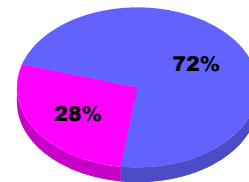

YTD Status Quo Clubs 2012-2013

Status Quo Clubs Compared to Status Quo Members

Legend: Status Quo Clubs (Cyan), Total Status Quo Members (Green)

MEMBERSHIP

**Membership Results
2012-2013**

**Membership
2011-2012**

Month	Net Memb Goal	Actual New Memb	Actual Dropped Memb	Gain/Loss of Memb	Gain/Loss of Memb
Jul/Aug/Sep		69	-88	-19	23
Totals		69	-88	-19	23

Membership Results 2012-2013

Goal, New, Dropped, Gain/Loss

Legend: Goal (Cyan), Actual (Green), Dropped (Yellow), Gain Loss (Magenta)

Comparison of Membership Gain/Loss

Current Year Compared to the Previous Year

Legend: Current Year (Cyan), Previous Year (Green)

Gender Comparison 2012-2013

Jul/Aug/Sep

Legend: Male (Blue), Female (Magenta)